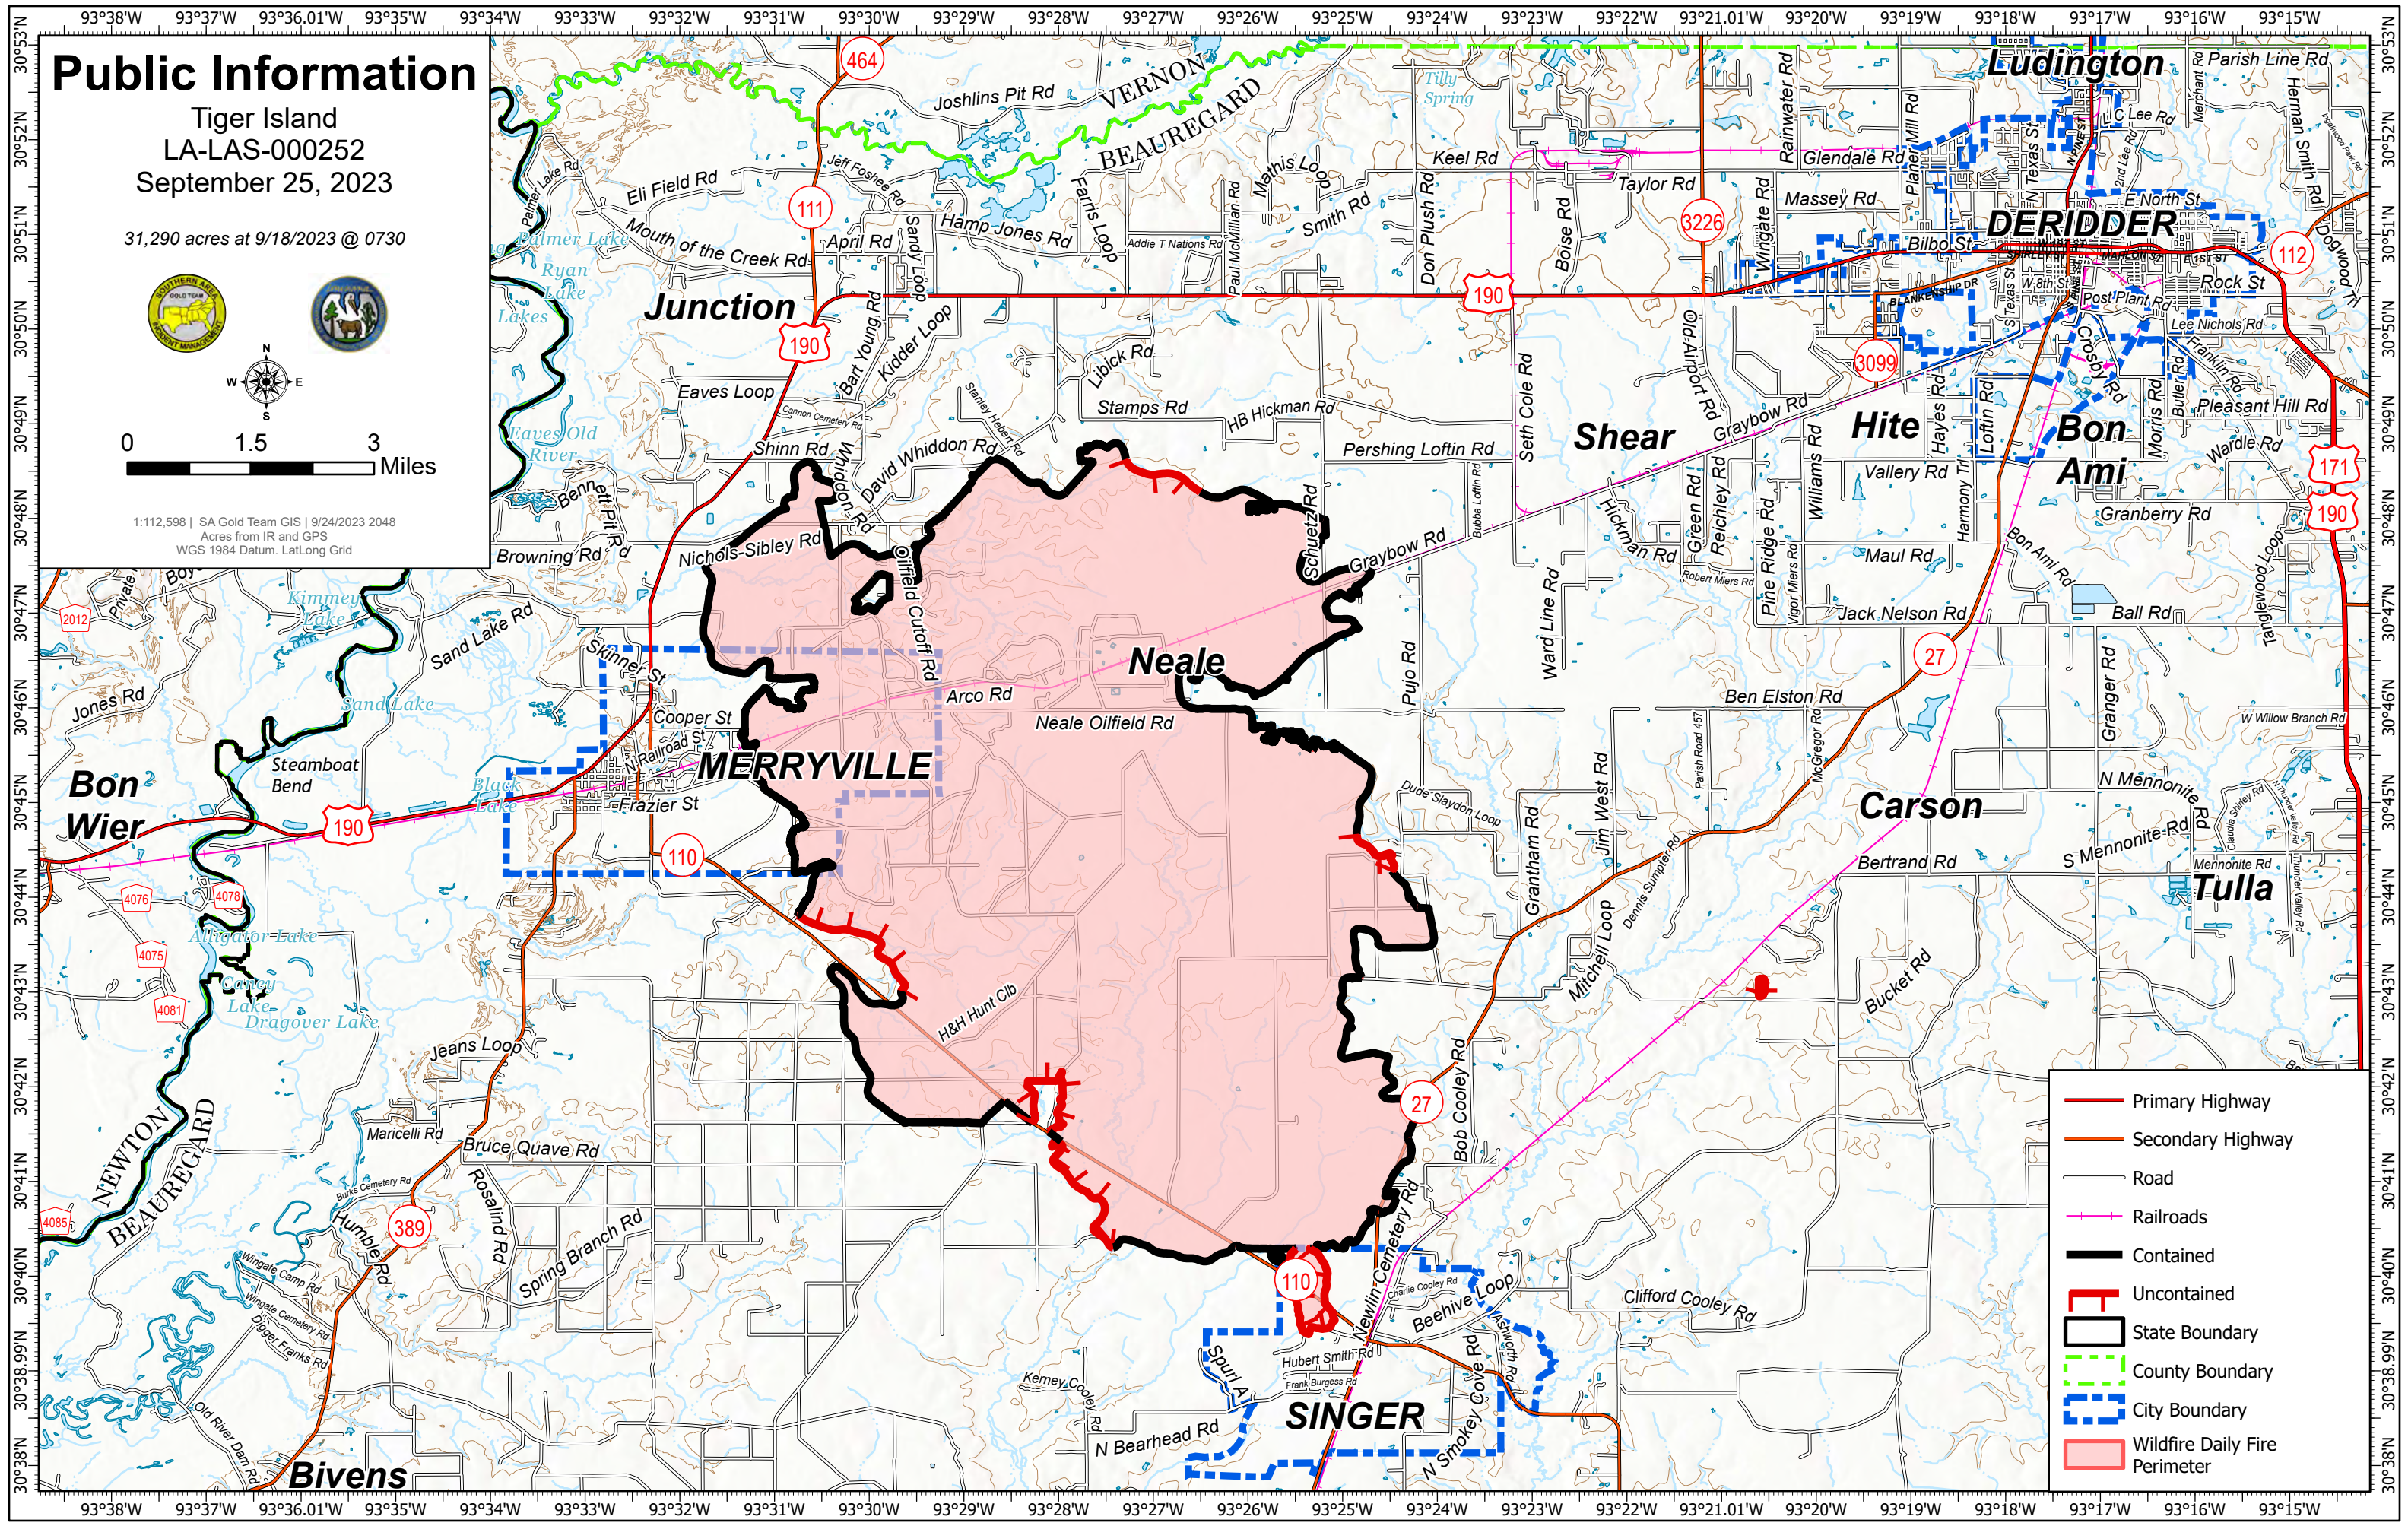

Public Information

Tiger Island
LA-LAS-000252
September 25, 2023

31,290 acres at 9/18/2023 @ 0730

0 1.5 3 Miles

1:112,598 | SA Gold Team GIS | 9/24/2023 2048
Acres from IR and GPS
WGS 1984 Datum, Lat/Long Grid

- Primary Highway
- Secondary Highway
- Road
- Railroads
- Contained
- Uncontained
- State Boundary
- County Boundary
- City Boundary
- Wildfire Daily Fire Perimeter